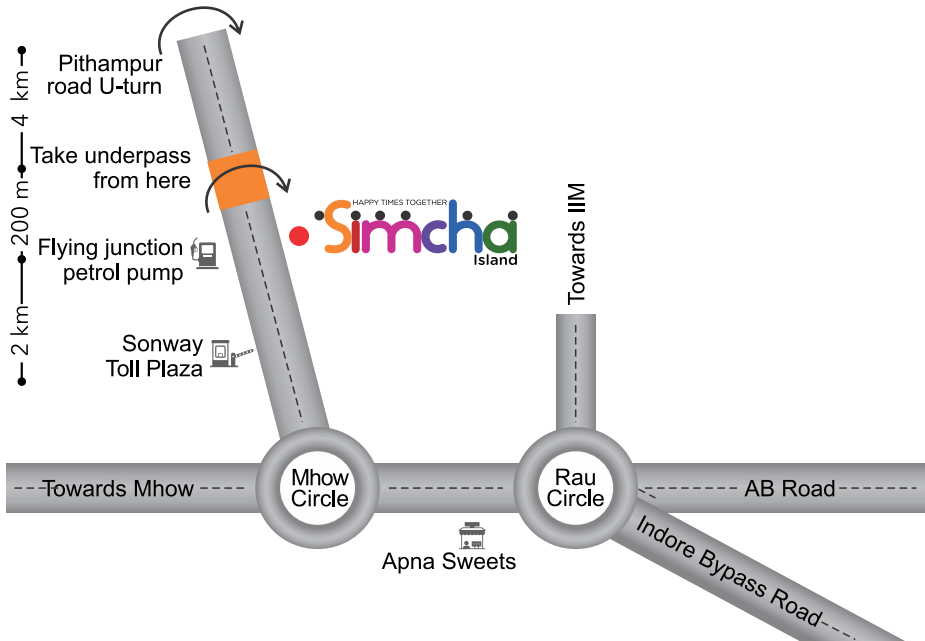

Book Now!!!

Whether you're planning a short trip with your friends & family, a vacation with your loved ones, a traditional wedding or a corporate retreat; let us plan the perfect adventure for you.

Contact us today to discover group discounts & bespoke packages that guarantee a trip full of happy memories at Simcha Island!